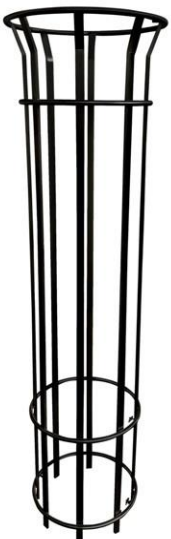

# Bennelong Tree Guard

EM462-1800

**EMERDYN**

02 9534 1314

sales@emerdyn.com.au

Code	Height	Pales
EM460-1000	1000mm	4
EM460-1800	1800mm	4
EM461-1000	1000mm	6
EM461-1800	1800mm	6
EM462-1000	1000mm	8
EM462-1800	1800mm	8

## Standard Specifications:

- Height: 1800mm
- Pales: 8
- Diameter: 425mm (outside)
- Frame: stainless steel flat and tube
- Fixture: inground, sub-surface, surface

## Options:

- Height: 1000mm, custom
- Pales: 4, 6
- Diameter: custom
- Frame: galvanised steel
- Finish: powder coated

Options available:

EM462-1800  
powder coated  
option

EM462-1000  
stainless steel

EM462-1000  
powder coated  
option