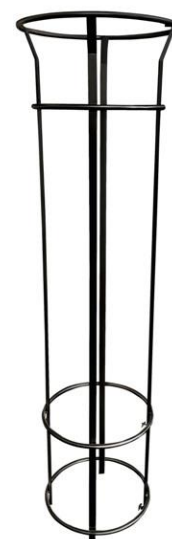

# Bennelong Tree Guard

EM462-1800

**EMERDYN**

02 9534 1314

sales@emerdyn.com.au

Code	Height	Pales
EM460-1000	1000mm	4
EM460-1800	1800mm	4
EM461-1000	1000mm	6
EM461-1800	1800mm	6
EM462-1000	1000mm	8
EM462-1800	1800mm	8

## Standard Specifications:

- Height: 1800mm
- Pales: 8
- Diameter: 425mm (outside)
- Frame: stainless steel flat and tube
- Fixture: inground, sub-surface, surface

## Options:

- Height: 1000mm, custom
- Pales: 4, 6
- Diameter: custom
- Frame: galvanised steel
- Finish: powder coated

Options available:

EM462-1800  
powder coated  
option

EM462-1000  
stainless steel

EM462-1000  
powder coated  
option

EM460-1800  
stainless steel

EM460-1800  
powder coated  
option

EM460-1000  
stainless steel