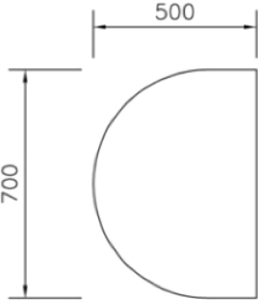

Crown Tree Guard

EM421

EMERDYN

02 9534 1314

sales@emerdyn.com.au

This is made from galvansied steel rods, the straight side is perfect for putting alongside seats or for fitting near a wall

Standard Specifications:

- Dimensions: 700 L x 500 W x 1600mm H
- Frame: galvanised steel rods
- Finish: powder coated
- Fixture: surface, sub-surface, inground

Options:

- Size: custom

Crown Tree Guard

EM421

EMERDYN

02 9534 1314

sales@emerdyn.com.au

Dimensions

PLAN