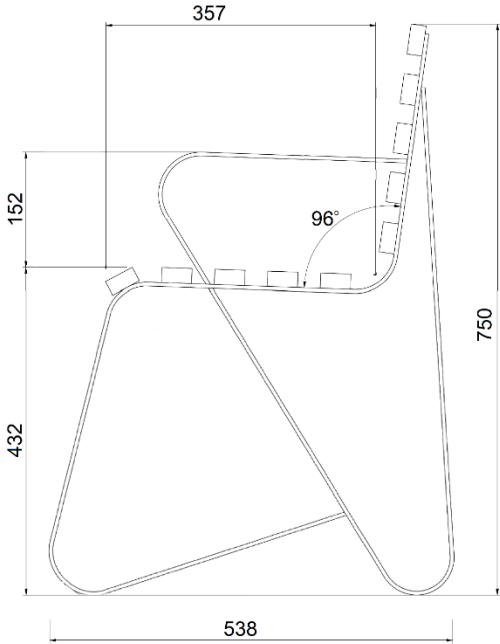

Garden Seat

EM054

EMERDYN

02 9534 1314

sales@emerdyn.com.au

Standard Specifications:

- Length: 1800mm
- Battens: hardwood timber 40 x 20mm, oiled
- Frame: hot dip galvanised steel
- Finish: powder coated frame
- Fixture: freestanding, surface, inground

EM054 with multi painted battens & modified length options

Garden Seat

EM054

EMERDYN

02 9534 1314

sales@emerdyn.com.au

Dimensions

EM054 armrest optional