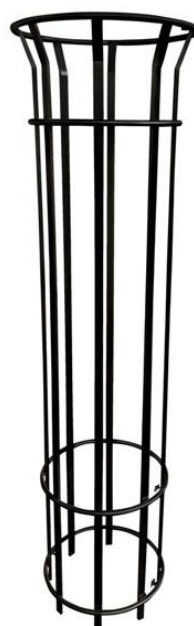

Bennelong Tree Guard

EM460-1800

EMERDYN

02 9534 1314

sales@emerdyn.com.au

Code	Height	Pales
EM460-1000	1000mm	4
EM460-1800	1800mm	4
EM461-1000	1000mm	6
EM461-1800	1800mm	6
EM462-1000	1000mm	8
EM462-1800	1800mm	8

Standard Specifications:

- Height: 1800mm
- Pales: 4
- Diameter: 425mm (outside)
- Frame: stainless steel flat and tube
- Fixture: inground, sub-surface, surface

Options:

- Height: 1000mm, custom
- Pales: 6, 8
- Diameter: custom
- Frame: galvanised steel
- Finish: powder coated

Options available:

EM460-1800
powder coated
option

EM460-1000
stainless steel

EM462-1800
stainless steel

EM462-1800
powder coated
option

EM462-1000
stainless steel

EM462-1000
powder coated
option