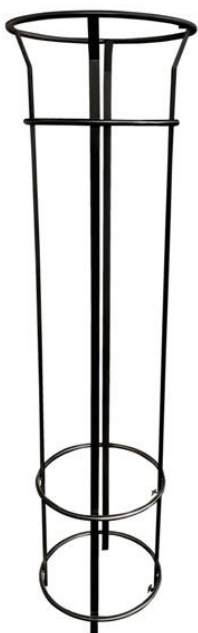

Bennelong Tree Guard

EM460-1800

EMERDYN

02 9534 1314

sales@emerdyn.com.au

Code	Height	Pales
EM460-1000	1000mm	4
EM460-1800	1800mm	4
EM461-1000	1000mm	6
EM461-1800	1800mm	6
EM462-1000	1000mm	8
EM462-1800	1800mm	8

Standard Specifications:

- Height: 1800mm
- Pales: 4
- Diameter: 425mm (outside)
- Frame: stainless steel flat and tube
- Fixture: inground, sub-surface, surface

Options:

- Height: 1000mm, custom
- Pales: 6, 8
- Diameter: custom
- Frame: galvanised steel
- Finish: powder coated

Options available:

EM460-1800
powder coated
option

EM460-1000
stainless steel

EM462-1800
stainless steel

EM462-1800
powder coated
option

EM462-1000
stainless steel

EM462-1000
powder coated
option